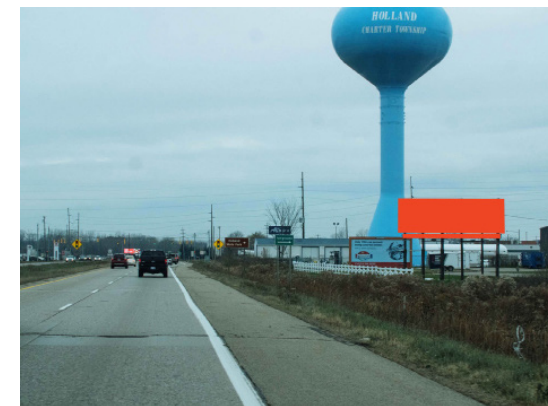

Advertising Strengths: This east facing billboard is located just east of 112th Ave. It targets Bus. I-196 traffic heading west toward downtown Holland and US-31.

LOCATION: N/S CHICAGO DR .15 MI E/O 112TH ST

FACING	SIZE	WEEKLY IMPRESSIONS	ILLUMINATED	LATITUDE/LONGITUDE	TYPE
East	10 x 32	Contact GRO	Yes	42.804234 / -86.054876	Vinyl